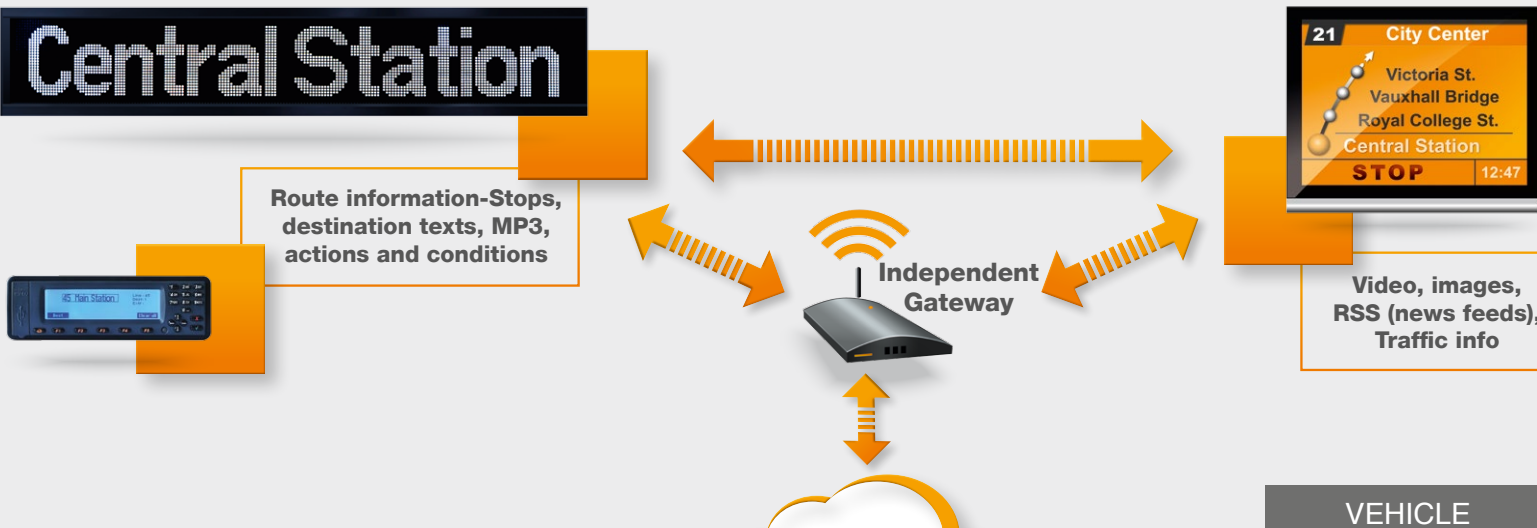

Central Station

VEHICLE

MOBITEC OFFICE

Content and Media

Video Layouts
Playlists

Remote Update

FW upload
Database
Voice

Instant Messaging